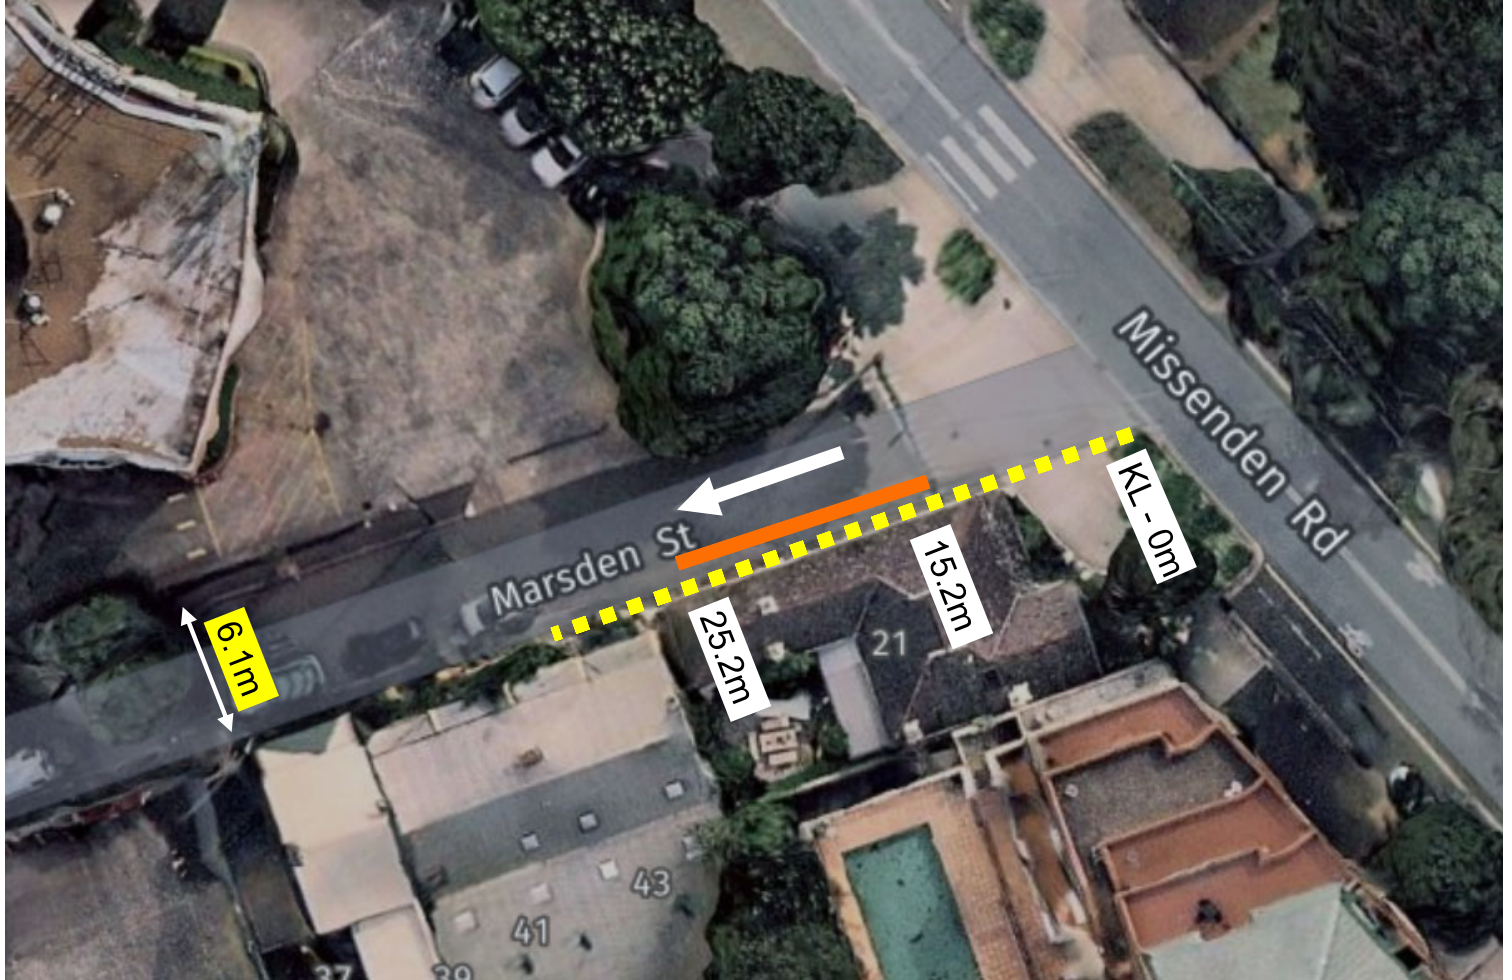

## Marsden Street, Camperdown Proposed Works Zone

Source: Nearmaps

### Existing

■ ■ ■ "No Stopping"

### Proposed

■ "Works Zone 7.30am – 5.30pm Mon-Fri 7.30am-3.30pm Saturday,  
No Stopping all other times"